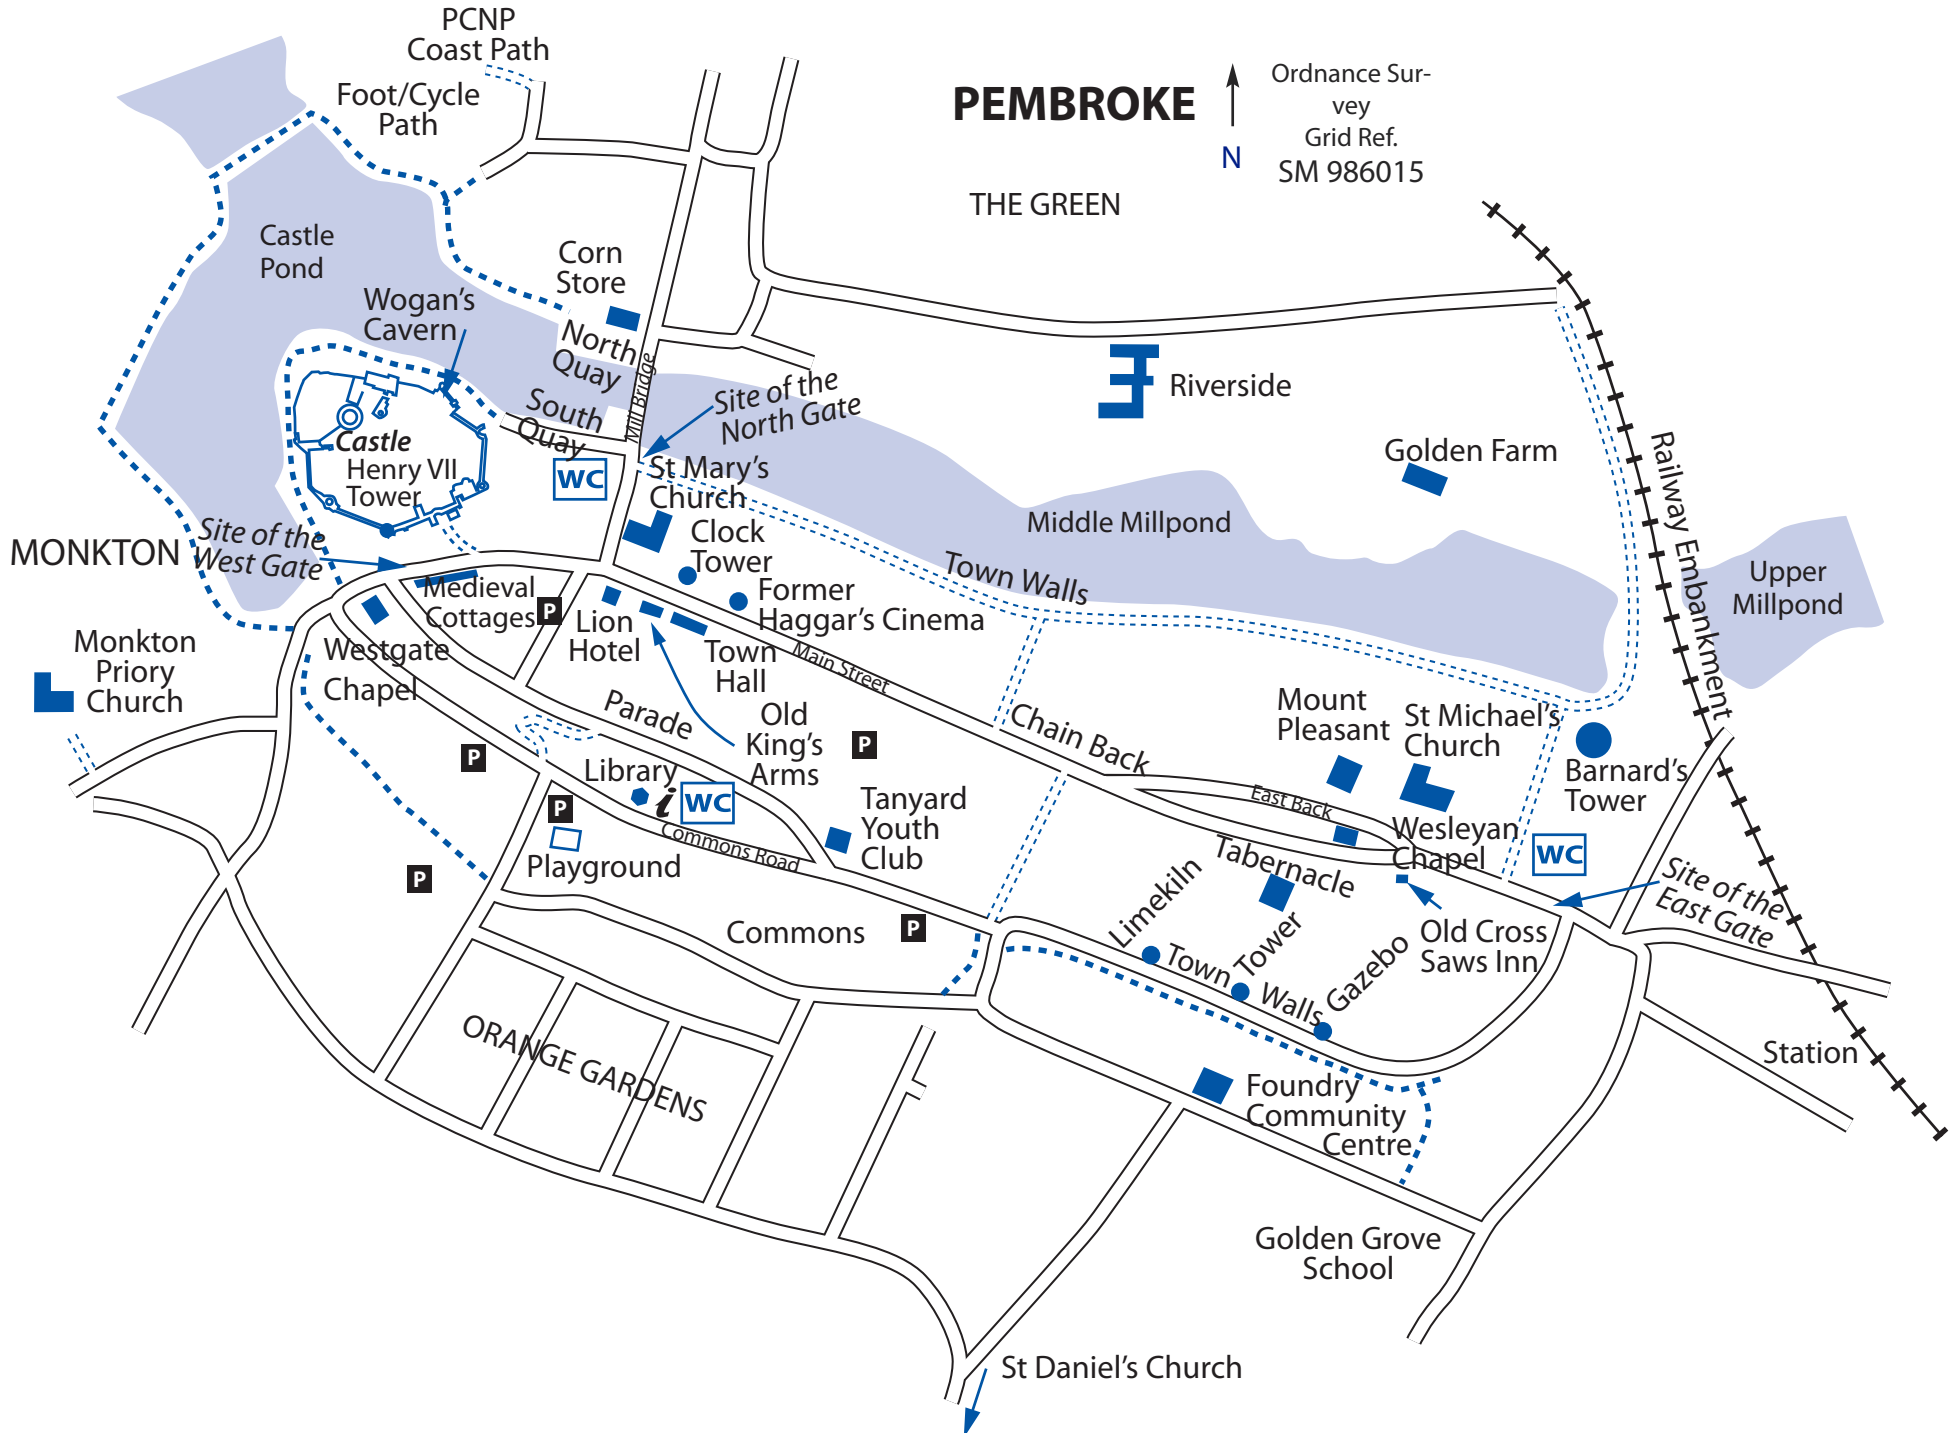

PEMBROKE

Ordnance Survey
Grid Ref.
SM 986015

MONKTON

THE GREEN

Ordnance Survey
Grid Ref.
SM 986015

Riverside

Golden Farm

Castle Pond

Foot/Cycle Path

PCNP Coast Path

Corn Store

North Quay

South Quay

Wogan's Cavern

Castle Henry VII Tower

Site of the West Gate

Site of the North Gate

St Mary's Church

Clock Tower

Former Haggard's Cinema

Town Walls

Middle Millpond

Upper Millpond

Monkton Priory Church

Westgate Chapel

Medieval Cottages

Lion Hotel

Town Hall

Parade

Old King's Arms

Tanyard Youth Club

Library

Playground

Commons

Chain Back

Mount Pleasant

St Michael's Church

Barnard's Tower

Wesleyan Chapel

East Back

Tabernacle

Old Cross Saws Inn

Site of the East Gate

Limekiln

Town Tower

Walls

Gazebo

Station

ORANGE GARDENS

Golden Grove School

St Daniel's Church