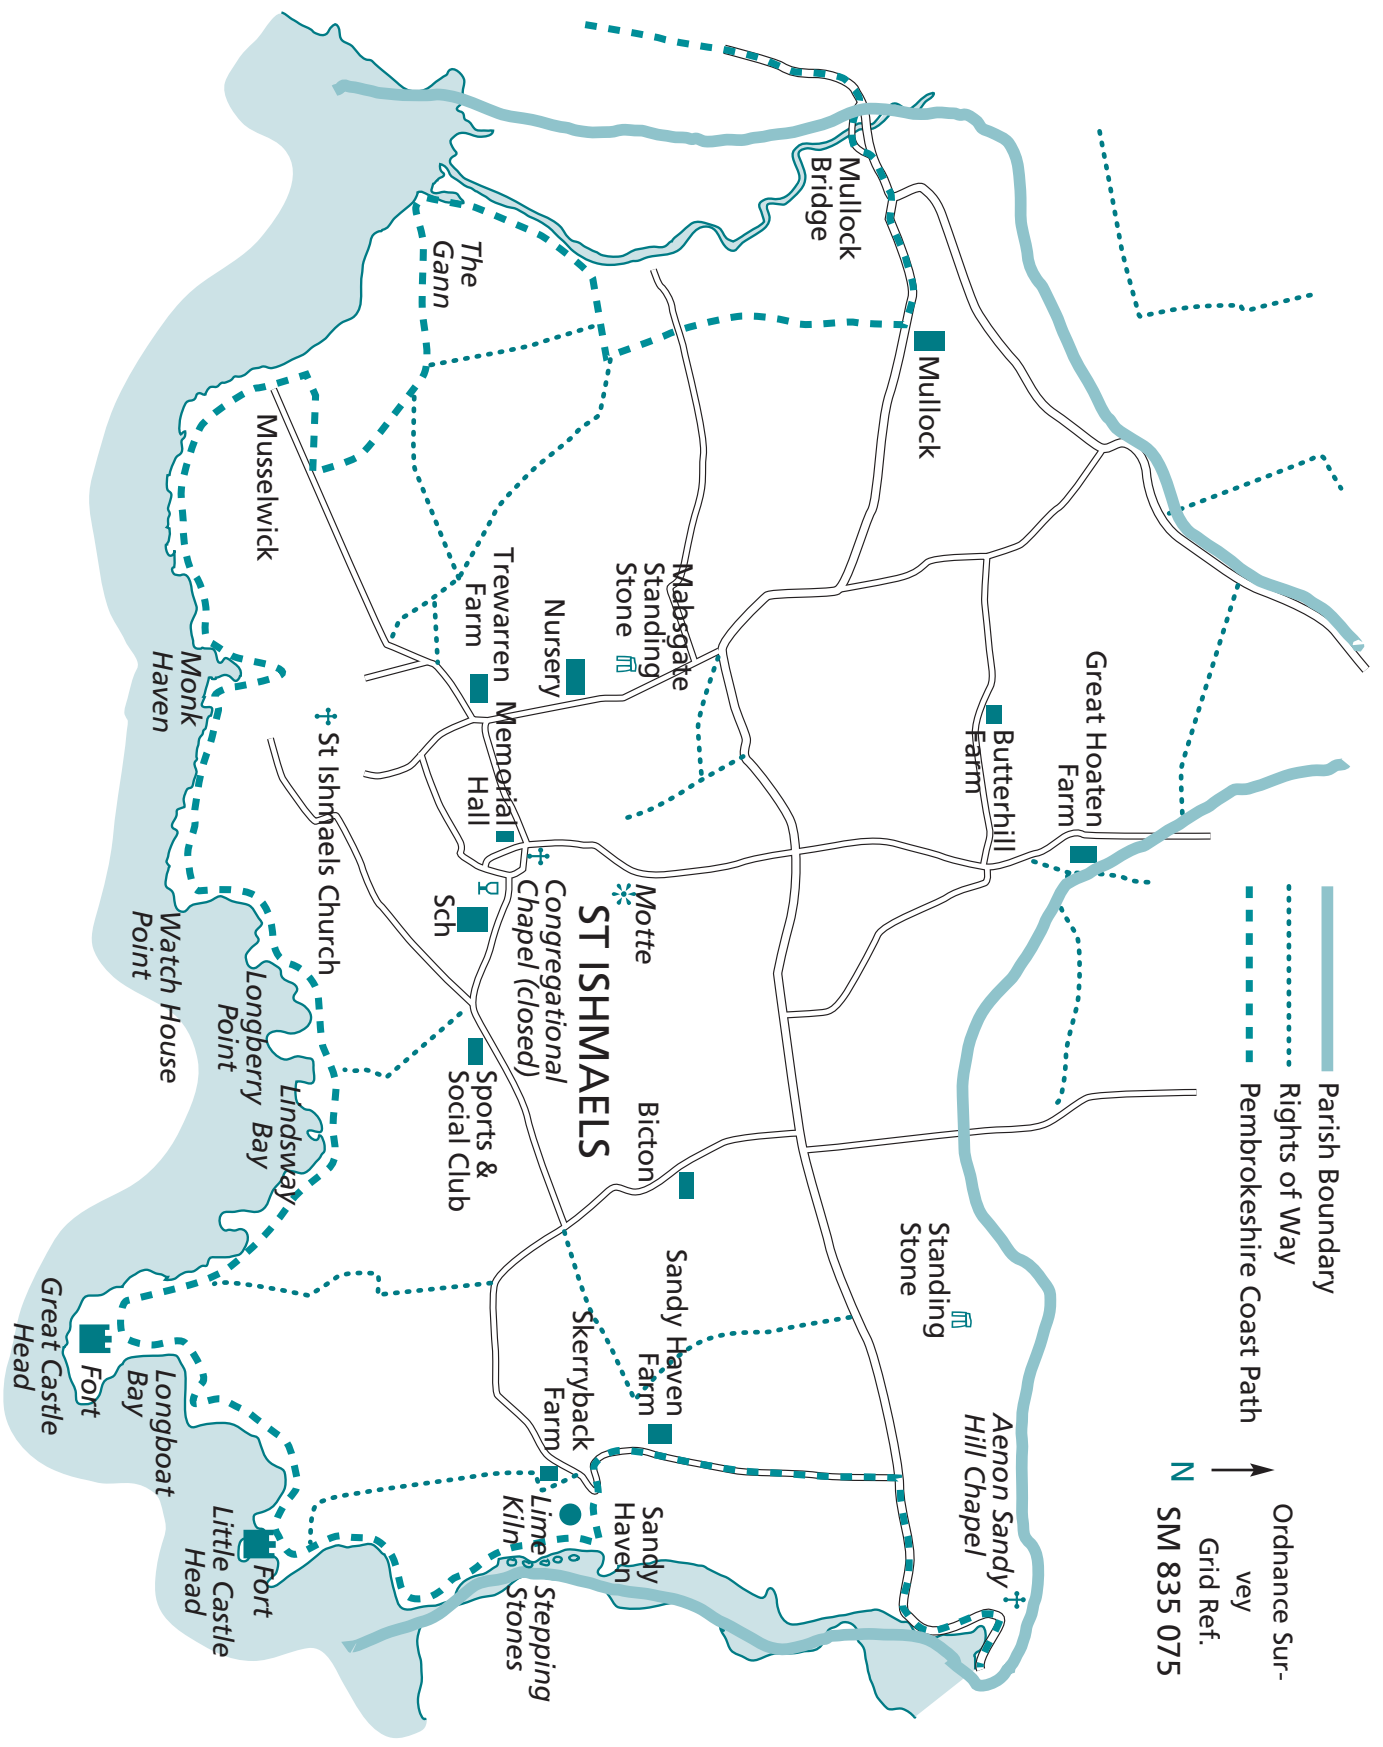

Parish Boundary

Rights of Way

Pembrokehire Coast Path

Ordnance Survey

Grid Ref.

SM 835 075

N

ST ISHMAELS